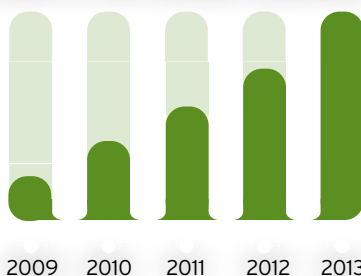

### Growth of an Ecolab Customer

OVER **22%** ANNUAL GROWTH of Craft Brew Sales

We're your partner as you grow.